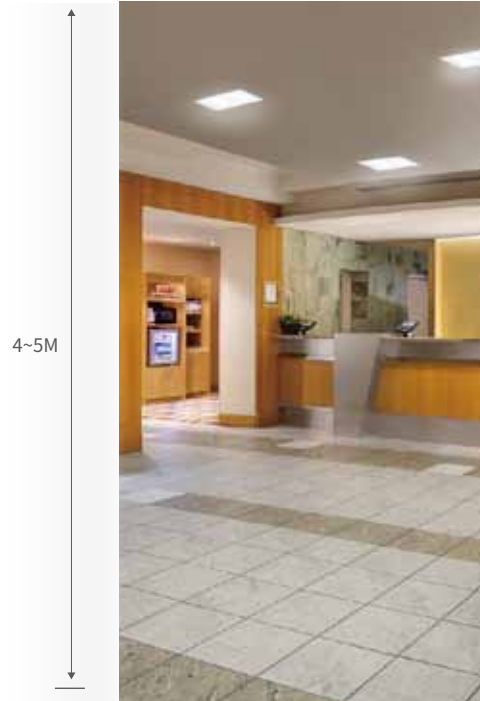

XC8412-35WT

Dual 16W LED Down Light & Spotlight XC8112-35, XC8412-35 & XC8912-35

- Power consumption: 2 x 37 Vdc 0.35A constant current
- White lighting fixture, solid aluminium
- Cut size: (L) 230 x (W) 115mm, recessed mounting
- Complete with LED driver 100 ~ 240 Vac 50 / 60 Hz

Illustration

XC8112-35WT

Model

XC8112-35 Dual 16W LED Down Light

- Diffused

XC8112-35WT-WW warm white

XC8112-35WT-NW neutral white

XC8112-35WT-CW cool white

XC8412-35WT

XC8412-35 Dual 16W LED Spotlight

- 40° spot, non-swivel

XC8412-35WT-WW warm white

XC8412-35WT-NW neutral white

XC8412-35WT-CW cool white

XC8912-35WT

XC8912-35 Dual 16W LED Swivel Spotlight

- 24° spot, 24° tilt & 360° swivel

XC8912-35WT-WW warm white

XC8912-35WT-NW neutral white

XC8912-35WT-CW cool white