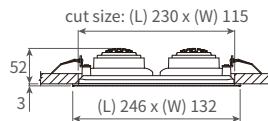

XC8412-35 Dual 16W LED Spotlight

- 40° spot, non-swivel

XC8412-35WT-WW warm white

XC8412-35WT-NW neutral white

XC8412-35WT-CW cool white

XC8912-35WT