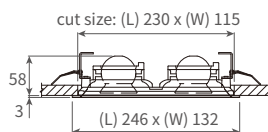

XC8412-35WT

Dual 16W LED Down Light & Spotlight XC8112-35, XC8412-35 & XC8912-35

- Power consumption: 2 x 37 Vdc 0.35A constant current
- White lighting fixture, solid aluminium
- Cut size: (L) 230 x (W) 115mm, recessed mounting
- Complete with LED driver 100 ~ 240 Vac 50 / 60 Hz

XC8412-35WT

XC8412-35 Dual 16W LED Spotlight

- 40° spot, non-swivel

XC8412-35WT-WW warm white

XC8412-35WT-NW neutral white

XC8412-35WT-CW cool white

XC8912-35WT

XC8912-35 Dual 16W LED Swivel Spotlight

- 24° spot, 24° tilt & 360° swivel

XC8912-35WT-WW warm white

XC8912-35WT-NW neutral white

XC8912-35WT-CW cool white