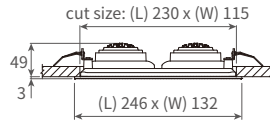

Illustration

XC8112-35WT

Model

XC8112-35 Dual 16W LED Down Light

- Diffused

XC8112-35WT-WW warm white

XC8112-35WT-NW neutral white

XC8112-35WT-CW cool white

XC8412-35WT